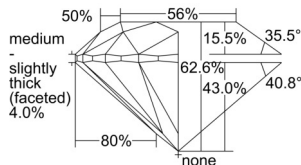

GIA®

FACSIMILE

GIA REPORT 5506092234

Verify this report at GIA.edu

GIA NATURAL DIAMOND DOSSIER®

August 02, 2024
GIA Report Number 5506092234
Shape and Cutting Style ..... Round Brilliant
Measurements ..... 4.42 - 4.45 x 2.77 mm

GRADING RESULTS

Carat Weight ..... 0.33 carat
Color Grade ..... E
Clarity Grade S11
Cut Grade ..... Excellent

ADDITIONAL GRADING INFORMATION

Polish ..... Excellent
Symmetry ..... Excellent
Fluorescence ..... None
Clarity Characteristics..... Crystal, Cloud, Feather
Inspection(s): GIA 5506092234

PROPORTIONS

Profile to actual proportions

GRADING SCALES

GIA COLOR SCALE	GIA CLARITY SCALE	GIA CUT SCALE	
D	FLAWLESS	EXCELLENT	
E	INTERNALLY FLAWLESS		
F		VVS₁	VERY GOOD
G	VVS₂		
H	VS₁	GOOD	
I	VS₂		
J	S1₁	FAIR	
K	S1₂		
L	I₁	POOR	
M	I₂		
N	I₃		
O			
P			
Q			
R			
S			
T			
U			
V			
W			
X			
Y			
Z