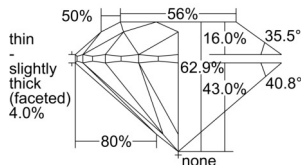

GIA®

FACSIMILE

GIA REPORT 5506093831

Verify this report at GIA.edu

GIA NATURAL DIAMOND DOSSIER®

August 05, 2024
GIA Report Number 5506093831
Shape and Cutting Style ..... Round Brilliant
Measurements ..... 4.88 - 4.91 x 3.08 mm

GRADING RESULTS

Carat Weight ..... 0.46 carat
Color Grade ..... E
Clarity Grade S11
Cut Grade ..... Excellent

ADDITIONAL GRADING INFORMATION

Polish ..... Very Good
Symmetry ..... Excellent
Fluorescence ..... None
Clarity Characteristics ..... Cloud
Inscription(s): GIA 5506093831

PROPORTIONS

Profile to actual proportions

GRADING SCALES

GIA COLOR SCALE	GIA CLARITY SCALE	GIA CUT SCALE	
D	FLAWLESS	EXCELLENT	
E	INTERNALLY FLAWLESS		
F		VVS₁	VERY GOOD
G	VVS₂		
H	VS₁	GOOD	
I	VS₂		
J	S1₁	FAIR	
K	S1₂		
L	I₁	POOR	
M	I₂		
N	I₃		
O			
P			
Q			
R			
S			
T			
U			
V			
W			
X			
Y			
Z