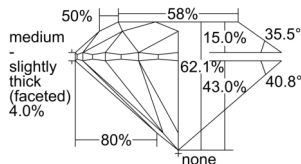

GIA®

FACSIMILE

GIA REPORT 5506102214

Verify this report at GIA.edu

GIA NATURAL DIAMOND DOSSIER®

August 07, 2024
GIA Report Number 5506102214
Shape and Cutting Style ..... Round Brilliant
Measurements ..... 4.74 - 4.75 x 2.95 mm

GRADING RESULTS

Carat Weight ..... 0.41 carat
Color Grade ..... D
Clarity Grade VS1
Cut Grade ..... Excellent

ADDITIONAL GRADING INFORMATION

Polish ..... Excellent
Symmetry ..... Excellent
Fluorescence ..... Medium Blue
Clarity Characteristics..... Crystal, Cloud, Needle, Pinpoint
Inscription(s): GIA 5506102214

PROPORTIONS

Profile to actual proportions

GRADING SCALES

GIA COLOR SCALE	GIA CLARITY SCALE	GIA CUT SCALE	
D	FLAWLESS	EXCELLENT	
E	INTERNALLY FLAWLESS		
F		VVS₁	VERY GOOD
G	VVS₂		
H	VS₁	GOOD	
I	VS₂		
J	SI₁	FAIR	
K	SI₂		
L	I₁	POOR	
M			
N			
O	I₂		
P			
Q			
R	I₃		
S			
T			
U			
V			
W			
X			
Y			
Z