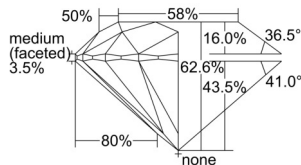

GIA®

FACSIMILE

GIA REPORT 5506104156

Verify this report at GIA.edu

GIA NATURAL DIAMOND DOSSIER®

August 05, 2024
GIA Report Number 5506104156
Shape and Cutting Style ..... Round Brilliant
Measurements ..... 5.70 - 5.73 x 3.58 mm

GRADING RESULTS

Carat Weight ..... 0.72 carat
Color Grade ..... H
Clarity Grade VS1
Cut Grade ..... Excellent

ADDITIONAL GRADING INFORMATION

Polish ..... Excellent
Symmetry ..... Excellent
Fluorescence ..... None
Clarity Characteristics ..... Cloud
Inscription(s): GIA 5506104156

PROPORTIONS

Profile to actual proportions

GRADING SCALES

GIA COLOR SCALE	GIA CLARITY SCALE	GIA CUT SCALE	
D	FLAWLESS	EXCELLENT	
E	INTERNALLY FLAWLESS		
F		VVS₁	VERY GOOD
G	VVS₂		
H	VS₁	GOOD	
I	VS₂		
J	SI₁	FAIR	
K	SI₂		
L	I₁	POOR	
M			
N	I₂		
O			
P	I₃		
Q			
R			
S			
T			
U			
V			
W			
X			
Y			
Z