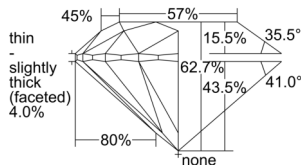

GIA®

FACSIMILE

GIA REPORT 5506106234

Verify this report at GIA.edu

GIA NATURAL DIAMOND DOSSIER®

August 05, 2024
GIA Report Number 5506106234
Shape and Cutting Style ..... Round Brilliant
Measurements ..... 5.90 - 5.95 x 3.71 mm

GRADING RESULTS

Carat Weight ..... 0.80 carat
Color Grade ..... H
Clarity Grade S11
Cut Grade ..... Excellent

ADDITIONAL GRADING INFORMATION

Polish ..... Excellent
Symmetry ..... Excellent
Fluorescence ..... Faint
Clarity Characteristics ..... Cloud
Inscription(s): GIA 5506106234

PROPORTIONS

Profile to actual proportions