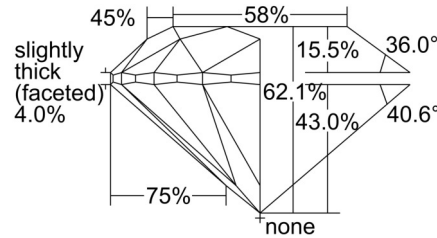

GIA NATURAL DIAMOND GRADING REPORT

August 06, 2024  
 GIA Report Number ..... 5506106882  
 Shape and Cutting Style ..... Round Brilliant  
 Measurements ..... 6.35 - 6.39 x 3.96 mm

GRADING RESULTS

Carat Weight ..... 1.01 carat  
 Color Grade ..... F  
 Clarity Grade ..... SI2  
 Cut Grade ..... Excellent

PROPORTIONS

Profile to actual proportions

CLARITY CHARACTERISTICS

KEY TO SYMBOLS\*

- Twinning Wisp   Natural
- Crystal
- Feather
- Indented Natural

\* Red symbols denote internal characteristics (inclusions). Green or black symbols denote external characteristics (blemishes). Diagram is an approximate representation of the diamond, and symbols shown indicate type, position, and approximate size of clarity characteristics. All clarity characteristics may not be shown. Details of finish are not shown.