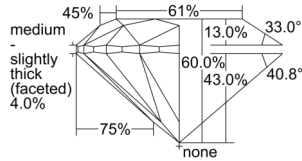

GIA®

FACSIMILE

GIA REPORT 5506122645

Verify this report at GIA.edu

GIA NATURAL DIAMOND DOSSIER®

September 04, 2024
GIA Report Number 5506122645
Shape and Cutting Style ..... Round Brilliant
Measurements ..... 4.79 - 4.80 x 2.88 mm

GRADING RESULTS

Carat Weight ..... 0.41 carat
Color Grade ..... G
Clarity Grade VS1
Cut Grade ..... Excellent

ADDITIONAL GRADING INFORMATION

Polish ..... Excellent
Symmetry ..... Excellent
Fluorescence ..... None
Clarity Characteristics ..... Cloud, Needle, Pinpoint
Inscription(s): GIA 5506122645

PROPORTIONS

Profile to actual proportions

GRADING SCALES

GIA COLOR SCALE	GIA CLARITY SCALE	GIA CUT SCALE	
D	FLAWLESS	EXCELLENT	
E	INTERNALLY FLAWLESS		
F		VVS₁	VERY GOOD
G	VVS₂		
H	VS₁	GOOD	
I	VS₂		
J	SI₁	FAIR	
K	SI₂		
L	I₁	POOR	
M	I₂		
N	I₃		
O			
P			
Q			
R			
S			
T			
U			
V			
W			
X			
Y			
Z