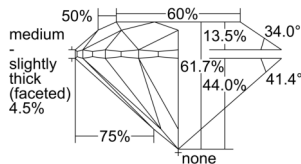

GIA®

FACSIMILE

GIA REPORT 5506124061

Verify this report at GIA.edu

GIA NATURAL DIAMOND DOSSIER®

August 26, 2024
GIA Report Number 5506124061
Shape and Cutting Style ..... Round Brilliant
Measurements ..... 5.08 - 5.11 x 3.14 mm

GRADING RESULTS

Carat Weight ..... 0.50 carat
Color Grade ..... F
Clarity Grade S11
Cut Grade ..... Excellent

ADDITIONAL GRADING INFORMATION

Polish ..... Excellent
Symmetry ..... Excellent
Fluorescence ..... None
Clarity Characteristics ..... Crystal, Cloud
Inscription(s): GIA 5506124061

PROPORTIONS

Profile to actual proportions