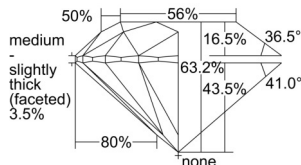

GIA®

FACSIMILE

GIA REPORT 5506126366

Verify this report at GIA.edu

GIA NATURAL DIAMOND DOSSIER®

August 08, 2024
GIA Report Number 5506126366
Shape and Cutting Style ..... Round Brilliant
Measurements ..... 5.42 - 5.46 x 3.44 mm

GRADING RESULTS

Carat Weight ..... 0.63 carat
Color Grade ..... H
Clarity Grade VVS2
Cut Grade ..... Excellent

ADDITIONAL GRADING INFORMATION

Polish ..... Excellent
Symmetry ..... Excellent
Fluorescence ..... None
Clarity Characteristics ..... Cloud, Pinpoint
Inscription(s): GIA 5506126366

PROPORTIONS

Profile to actual proportions

GRADING SCALES

GIA COLOR SCALE	GIA CLARITY SCALE	GIA CUT SCALE
D	FLAWLESS	EXCELLENT
E	FLAWLESS	
F	INTERNALLY FLAWLESS	VERY GOOD
G	FLAWLESS	
H	VVS₁	GOOD
I	VVS₂	
J	VS₁	FAIR
K	VS₂	
L	SI₁	POOR
M	SI₂	
N	I₁	
O	I₂	
P	I₃	
Q		
R		
S		
T		
U		
V		
W		
X		
Y		
Z