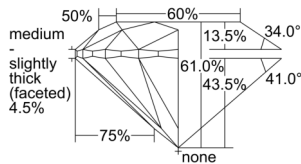

GIA®

FACSIMILE

GIA REPORT 5506126422

Verify this report at GIA.edu

GIA NATURAL DIAMOND DOSSIER®

August 07, 2024
GIA Report Number 5506126422
Shape and Cutting Style ..... Round Brilliant
Measurements ..... 4.71 - 4.74 x 2.88 mm

GRADING RESULTS

Carat Weight ..... 0.40 carat
Color Grade ..... G
Clarity Grade S11
Cut Grade ..... Excellent

ADDITIONAL GRADING INFORMATION

Polish ..... Excellent
Symmetry ..... Excellent
Fluorescence ..... None
Clarity Characteristics ..... Feather, Cloud, Crystal
Inspection(s): GIA 5506126422

PROPORTIONS

Profile to actual proportions

GRADING SCALES

GIA COLOR SCALE	GIA CLARITY SCALE	GIA CUT SCALE	
D	FLAWLESS	EXCELLENT	
E	INTERNALLY FLAWLESS		
F		VVS₁	VERY GOOD
G	VVS₂		
H	VS₁	GOOD	
I	VS₂		
J	S1₁	FAIR	
K	S1₂		
L	I₁	POOR	
M	I₂		
N	I₃		
O			
P			
Q			
R			
S			
T			
U			
V			
W			
X			
Y			
Z