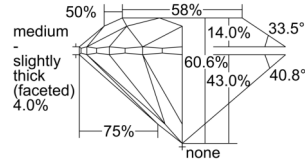

GIA®

FACSIMILE

GIA REPORT 5506127143

Verify this report at GIA.edu

GIA NATURAL DIAMOND DOSSIER®

August 06, 2024
GIA Report Number 5506127143
Shape and Cutting Style ..... Round Brilliant
Measurements ..... 4.12 - 4.14 x 2.50 mm

GRADING RESULTS

Carat Weight ..... 0.26 carat
Color Grade ..... F
Clarity Grade VS2
Cut Grade ..... Excellent

ADDITIONAL GRADING INFORMATION

Polish ..... Excellent
Symmetry ..... Excellent
Fluorescence ..... None
Clarity Characteristics ..... Feather
Inscription(s): GIA 5506127143

PROPORTIONS

Profile to actual proportions

GRADING SCALES

GIA COLOR SCALE	GIA CLARITY SCALE	GIA CUT SCALE	
D	FLAWLESS	EXCELLENT	
E	INTERNALLY FLAWLESS		
F		VVS₁	VERY GOOD
G	VVS₂		
H	VS₁	GOOD	
I	VS₂		
J	SI₁	FAIR	
K	SI₂		
L	I₁	POOR	
M	I₂		
N	I₃		
O			
P			
Q			
R			
S			
T			
U			
V			
W			
X			
Y			
Z