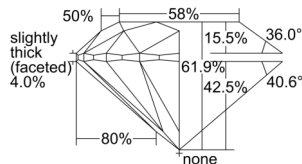

GIA®

FACSIMILE

GIA REPORT 5506127411

Verify this report at GIA.edu

GIA NATURAL DIAMOND DOSSIER®

August 07, 2024
GIA Report Number 5506127411
Shape and Cutting Style ..... Round Brilliant
Measurements ..... 4.72 - 4.73 x 2.92 mm

GRADING RESULTS

Carat Weight ..... 0.40 carat
Color Grade ..... G
Clarity Grade VS2
Cut Grade ..... Excellent

ADDITIONAL GRADING INFORMATION

Polish ..... Excellent
Symmetry ..... Excellent
Fluorescence ..... None
Clarity Characteristics..... Crystal, Cloud, Needle
Inscription(s): GIA 5506127411

PROPORTIONS

Profile to actual proportions