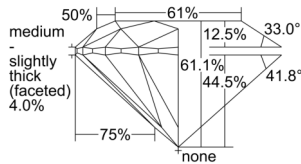

GIA®

FACSIMILE

GIA REPORT 5506129807

Verify this report at GIA.edu

GIA NATURAL DIAMOND DOSSIER®

August 07, 2024
GIA Report Number 5506129807
Shape and Cutting Style ..... Round Brilliant
Measurements ..... 3.66 - 3.68 x 2.24 mm

GRADING RESULTS

Carat Weight ..... 0.18 carat
Color Grade ..... G
Clarity Grade S11
Cut Grade ..... Excellent

ADDITIONAL GRADING INFORMATION

Polish ..... Excellent
Symmetry ..... Excellent
Fluorescence ..... Medium Blue
Clarity Characteristics ..... Cloud
Inscription(s): GIA 5506129807

PROPORTIONS

Profile to actual proportions

GRADING SCALES

GIA COLOR SCALE	GIA CLARITY SCALE	GIA CUT SCALE	
D	FLAWLESS	EXCELLENT	
E	INTERNALLY FLAWLESS		
F		VVS₁	VERY GOOD
G	VVS₂		
H	VS₁	GOOD	
I	VS₂		
J	S1₁	FAIR	
K	S1₂		
L	I₁	POOR	
M	I₂		
N	I₃		
O			
P			
Q			
R			
S			
T			
U			
V			
W			
X			
Y			
Z