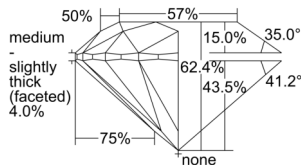

GIA®

FACSIMILE

GIA REPORT 5506132124

Verify this report at GIA.edu

GIA NATURAL DIAMOND DOSSIER®

August 07, 2024
GIA Report Number 5506132124
Shape and Cutting Style ..... Round Brilliant
Measurements ..... 4.44 - 4.48 x 2.78 mm

GRADING RESULTS

Carat Weight ..... 0.34 carat
Color Grade ..... D
Clarity Grade S11
Cut Grade ..... Excellent

ADDITIONAL GRADING INFORMATION

Polish ..... Excellent
Symmetry ..... Excellent
Fluorescence ..... None
Clarity Characteristics ..... Cloud
Inscription(s): GIA 5506132124

PROPORTIONS

Profile to actual proportions

GRADING SCALES

GIA COLOR SCALE	GIA CLARITY SCALE	GIA CUT SCALE	
D	FLAWLESS	EXCELLENT	
E	INTERNALLY FLAWLESS		
F		VVS₁	VERY GOOD
G	VVS₂		
H	VS₁	GOOD	
I	VS₂		
J	S1₁	FAIR	
K	S1₂		
L	I₁	POOR	
M	I₂		
N	I₃		
O			
P			
Q			
R			
S			
T			
U			
V			
W			
X			
Y			
Z