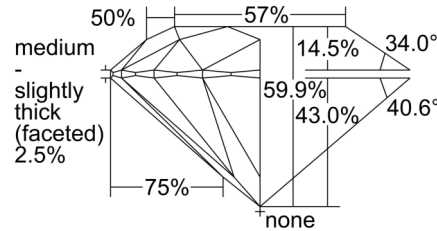

GIA REPORT
5506133441

Verify this report at GIA.edu

FACSIMILE

This is a digital representation of the original GIA Report. This representation might not be accepted in lieu of the original GIA Report in certain circumstances. The original GIA Report includes certain security features which are not reproducible on this facsimile.

GIA NATURAL DIAMOND GRADING REPORT

August 16, 2024
GIA Report Number 5506133441
Shape and Cutting Style ..... Round Brilliant
Measurements ..... 6.48 - 6.51 x 3.89 mm

GRADING RESULTS

Carat Weight ..... 1.00 carat
Color Grade ..... D
Clarity Grade ..... Internally Flawless
Cut Grade ..... Excellent

ADDITIONAL GRADING INFORMATION

Polish ..... Excellent
Symmetry ..... Excellent
Fluorescence ..... None
Inscription(s): GIA 5506133441
Comments: Minor details of polish are not shown.

PROPORTIONS

Profile to actual proportions