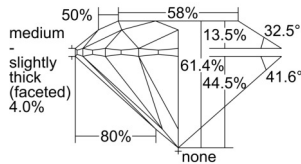

GIA®

FACSIMILE

GIA REPORT 5506133962

Verify this report at GIA.edu

GIA NATURAL DIAMOND DOSSIER®

August 07, 2024
GIA Report Number 5506133962
Shape and Cutting Style ..... Round Brilliant
Measurements ..... 4.73 - 4.76 x 2.91 mm

GRADING RESULTS

Carat Weight ..... 0.40 carat
Color Grade ..... F
Clarity Grade S11
Cut Grade ..... Excellent

ADDITIONAL GRADING INFORMATION

Polish ..... Excellent
Symmetry ..... Excellent
Fluorescence ..... None
Clarity Characteristics..... Cloud, Crystal, Feather
Inspection(s): GIA 5506133962

PROPORTIONS

Profile to actual proportions

GRADING SCALES

GIA COLOR SCALE	GIA CLARITY SCALE	GIA CUT SCALE	
D	FLAWLESS	EXCELLENT	
E	INTERNALLY FLAWLESS		
F		VVS₁	VERY GOOD
G	VVS₂		
H	VS₁	GOOD	
I	VS₂		
J	S1₁	FAIR	
K	S1₂		
L	I₁	POOR	
M	I₂		
N	I₃		
O			
P			
Q			
R			
S			
T			
U			
V			
W			
X			
Y			
Z