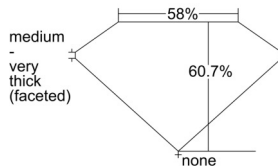

GIA®

FACSIMILE

GIA REPORT 5506136002

Verify this report at GIA.edu

GIA NATURAL DIAMOND DOSSIER®

August 08, 2024
GIA Report Number 5506136002
Shape and Cutting Style ..... Heart Brilliant
Measurements ..... 4.67 x 5.46 x 3.31 mm

GRADING RESULTS

Carat Weight ..... 0.50 carat
Color Grade ..... G
Clarity Grade VVS2

ADDITIONAL GRADING INFORMATION

Polish ..... Excellent
Symmetry ..... Excellent
Fluorescence ..... None
Clarity Characteristics ..... Feather, Pinpoint
Inspection(s): GIA 5506136002

PROPORTIONS

Profile not to actual proportions

GRADING SCALES

GIA COLOR SCALE		GIA CLARITY SCALE			
COLORLESS	D	VERY VERY SLIGHTLY INCLUDED	FLAWLESS		
	E		INTERNALLY FLAWLESS		
	F	VERY SLIGHTLY INCLUDED	VVS₁		
	G		VVS₂		
	H		VS₁		
	NEAR COLORLESS	I	SLIGHTLY INCLUDED	VS₂	
		J		SI₁	
		FAINT	K	INCLUDED	SI₂
			L		I₁
			M		I₂
VERT LIGHT	N	LIGHT	I₃		
	O				
	P				
	Q				
	R