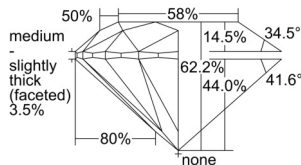

GIA®

FACSIMILE

GIA REPORT 5506139773

Verify this report at GIA.edu

GIA NATURAL DIAMOND DOSSIER®

August 08, 2024
GIA Report Number 5506139773
Shape and Cutting Style ..... Round Brilliant
Measurements ..... 4.30 - 4.32 x 2.68 mm

GRADING RESULTS

Carat Weight ..... 0.30 carat
Color Grade I
Clarity Grade S11
Cut Grade ..... Excellent

ADDITIONAL GRADING INFORMATION

Polish ..... Excellent
Symmetry ..... Excellent
Fluorescence ..... None
Clarity Characteristics ..... Cloud
Inscription(s): GIA 5506139773

PROPORTIONS

Profile to actual proportions

GRADING SCALES

GIA COLOR SCALE	GIA CLARITY SCALE	GIA CUT SCALE	
D	FLAWLESS	EXCELLENT	
E	INTERNALLY FLAWLESS		
F		VVS₁	VERY GOOD
G	VVS₂		
H	VS₁	GOOD	
I	VS₂		
J	S1₁	FAIR	
K	S1₂		
L	I₁	POOR	
M	I₂		
N	I₃		
O			
P			
Q			
R			
S			
T			
U			
V			
W			
X			
Y			
Z