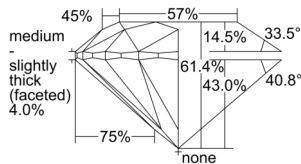

GIA®

FACSIMILE

GIA REPORT 5506157998

Verify this report at GIA.edu

GIA NATURAL DIAMOND DOSSIER®

August 09, 2024
GIA Report Number 5506157998
Shape and Cutting Style ..... Round Brilliant
Measurements ..... 4.93 - 4.94 x 3.03 mm

GRADING RESULTS

Carat Weight ..... 0.45 carat
Color Grade I
Clarity Grade VVS1
Cut Grade ..... Excellent

ADDITIONAL GRADING INFORMATION

Polish ..... Excellent
Symmetry ..... Excellent
Fluorescence ..... None
Clarity Characteristics ..... Cloud, Pinpoint
Inscription(s): GIA 5506157998

PROPORTIONS

Profile to actual proportions

GRADING SCALES

GIA COLOR SCALE	GIA CLARITY SCALE	GIA CUT SCALE	
D	FLAWLESS	EXCELLENT	
E	INTERNALLY FLAWLESS		
F		VVS₁	VERY GOOD
G	VVS₂		
H	VS₁	GOOD	
I	VS₂		
J	SI₁	FAIR	
K	SI₂		
L	I₁	POOR	
M			
N			
O	I₂		
P			
Q	I₃		
R			
S			
T			
U			
V			
W			
X			
Y			
Z