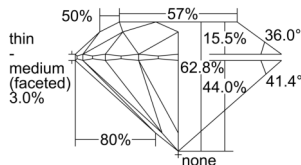

GIA®

FACSIMILE

GIA REPORT 5506162486

Verify this report at GIA.edu

GIA NATURAL DIAMOND DOSSIER®

August 12, 2024
GIA Report Number 5506162486
Shape and Cutting Style ..... Round Brilliant
Measurements ..... 4.61 - 4.65 x 2.91 mm

GRADING RESULTS

Carat Weight ..... 0.38 carat
Color Grade ..... E
Clarity Grade S11
Cut Grade ..... Excellent

ADDITIONAL GRADING INFORMATION

Polish ..... Excellent
Symmetry ..... Excellent
Fluorescence ..... None
Clarity Characteristics ..... Cloud, Crystal, Feather
Inscription(s): GIA 5506162486

PROPORTIONS

Profile to actual proportions

GRADING SCALES

GIA COLOR SCALE	GIA CLARITY SCALE	GIA CUT SCALE	
D	FLAWLESS	EXCELLENT	
E	INTERNALLY FLAWLESS		
F		VVS₁	VERY GOOD
G	VVS₂		
H	VS₁	GOOD	
I	VS₂		
J	S1₁	FAIR	
K	S1₂		
L	I₁	POOR	
M	I₂		
N	I₃		
O			
P			
Q			
R			
S			
T			
U			
V			
W			
X			
Y			
Z