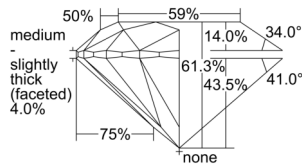

GIA®

FACSIMILE

GIA REPORT 5506169584

Verify this report at GIA.edu

GIA NATURAL DIAMOND DOSSIER®

August 13, 2024
GIA Report Number 5506169584
Shape and Cutting Style ..... Round Brilliant
Measurements ..... 4.32 - 4.34 x 2.66 mm

GRADING RESULTS

Carat Weight ..... 0.30 carat
Color Grade ..... E
Clarity Grade VS1
Cut Grade ..... Excellent

ADDITIONAL GRADING INFORMATION

Polish ..... Excellent
Symmetry ..... Excellent
Fluorescence ..... None
Clarity Characteristics ..... Cloud, Pinpoint
Inscription(s): GIA 5506169584

PROPORTIONS

Profile to actual proportions

GRADING SCALES

GIA COLOR SCALE	GIA CLARITY SCALE	GIA CUT SCALE	
D	FLAWLESS	EXCELLENT	
E	INTERNALLY FLAWLESS		
F		VVS₁	VERY GOOD
G	VVS₂		
H	VS₁	GOOD	
I	VS₂		
J	SI₁	FAIR	
K	SI₂		
L	I₁	POOR	
M	I₂		
N	I₃		
O			
P			
Q			
R			
S			
T			
U			
V			
W			
X			
Y			
Z