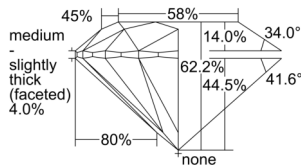

GIA®

FACSIMILE

GIA REPORT 5506171366

Verify this report at GIA.edu

GIA NATURAL DIAMOND DOSSIER®

August 13, 2024
GIA Report Number 5506171366
Shape and Cutting Style ..... Round Brilliant
Measurements ..... 5.09 - 5.11 x 3.17 mm

GRADING RESULTS

Carat Weight ..... 0.50 carat
Color Grade ..... F
Clarity Grade S11
Cut Grade ..... Excellent

ADDITIONAL GRADING INFORMATION

Polish ..... Excellent
Symmetry ..... Excellent
Fluorescence ..... None
Clarity Characteristics ..... Crystal, Feather
Inscription(s): GIA 5506171366

PROPORTIONS

Profile to actual proportions

GRADING SCALES

GIA COLOR SCALE	GIA CLARITY SCALE	GIA CUT SCALE	
D	FLAWLESS	EXCELLENT	
E	INTERNALLY FLAWLESS		
F		VVS₁	VERY GOOD
G	VVS₂		
H	VS₁	GOOD	
I	VS₂		
J	S1₁	FAIR	
K	S1₂		
L	I₁	POOR	
M	I₂		
N	I₃		
O			
P			
Q			
R			
S			
T			
U			
V			
W			
X			
Y			
Z