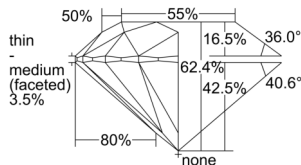

GIA®

FACSIMILE

GIA REPORT 5506173296

Verify this report at GIA.edu

GIA NATURAL DIAMOND DOSSIER®

August 12, 2024
GIA Report Number 5506173296
Shape and Cutting Style ..... Round Brilliant
Measurements ..... 4.84 - 4.88 x 3.03 mm

GRADING RESULTS

Carat Weight ..... 0.44 carat
Color Grade ..... G
Clarity Grade S11
Cut Grade ..... Excellent

ADDITIONAL GRADING INFORMATION

Polish ..... Excellent
Symmetry ..... Excellent
Fluorescence ..... None
Clarity Characteristics ..... Cloud
Inscription(s): GIA 5506173296

PROPORTIONS

Profile to actual proportions

GRADING SCALES

GIA COLOR SCALE	GIA CLARITY SCALE	GIA CUT SCALE	
D	FLAWLESS	EXCELLENT	
E	INTERNALLY FLAWLESS		
F		VVS₁	VERY GOOD
G	VVS₂		
H	VS₁	GOOD	
I	VS₂		
J	S1₁	FAIR	
K	S1₂		
L	I₁	POOR	
M	I₂		
N	I₃		
O			
P			
Q			
R			
S			
T			
U			
V			
W			
X			
Y			
Z