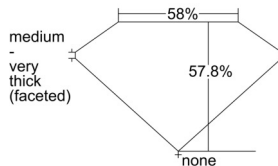

GIA®

FACSIMILE

GIA REPORT 5506175259

Verify this report at GIA.edu

GIA NATURAL DIAMOND DOSSIER®

August 12, 2024
GIA Report Number 5506175259
Shape and Cutting Style ..... Heart Brilliant
Measurements ..... 4.79 x 5.51 x 3.19 mm

GRADING RESULTS

Carat Weight ..... 0.50 carat
Color Grade ..... D
Clarity Grade SI1

ADDITIONAL GRADING INFORMATION

Polish ..... Excellent
Symmetry ..... Very Good
Fluorescence ..... None
Clarity Characteristics ..... Cloud, Crystal
Inscription(s): GIA 5506175259

PROPORTIONS

Profile not to actual proportions

GRADING SCALES

GIA COLOR SCALE		GIA CLARITY SCALE	
COLORLESS	D	VERY VERY SLIGHTLY SLIGHTLY INCLUDED	FLAWLESS
	E		INTERNALLY FLAWLESS
	F		VVS₁
	G		VVS₂
	H		VS₁
	I		VS₂
	J		SI₁
	K		SI₂
	L		I₁
	M		I₂
NEAR COLORLESS	N	VERY SLIGHTLY INCLUDED	I₃
	O		
	P		
	Q		
FAINT	R		
	S		
	T		
	U		
VERT LIGHT	V		
	W		
	X		
	Y		
LIGHT	Z