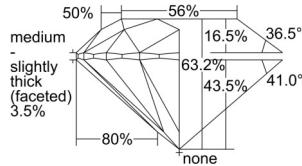

GIA®

FACSIMILE

GIA REPORT 5506176670

Verify this report at GIA.edu

GIA NATURAL DIAMOND DOSSIER®

August 13, 2024
GIA Report Number 5506176670
Shape and Cutting Style ..... Round Brilliant
Measurements ..... 5.31 - 5.34 x 3.37 mm

GRADING RESULTS

Carat Weight ..... 0.59 carat
Color Grade ..... E
Clarity Grade VS2
Cut Grade ..... Excellent

ADDITIONAL GRADING INFORMATION

Polish ..... Excellent
Symmetry ..... Excellent
Fluorescence ..... None
Clarity Characteristics..... Crystal, Feather, Cloud
Inspection(s): GIA 5506176670

PROPORTIONS

Profile to actual proportions