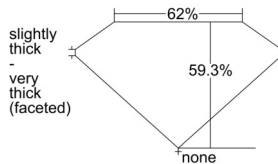

GIA®

FACSIMILE

GIA REPORT 5506178703

Verify this report at GIA.edu

GIA NATURAL DIAMOND DOSSIER®

August 26, 2024
GIA Report Number 5506178703
Shape and Cutting Style ..... Pear Brilliant
Measurements ..... 6.12 x 3.75 x 2.23 mm

GRADING RESULTS

Carat Weight ..... 0.30 carat
Color Grade L
Clarity Grade SI1

ADDITIONAL GRADING INFORMATION

Polish ..... Excellent
Symmetry ..... Very Good
Fluorescence ..... Faint
Clarity Characteristics ..... Crystal
Inscription(s): GIA 5506178703

PROPORTIONS

Profile not to actual proportions

GRADING SCALES

GIA COLOR SCALE		GIA CLARITY SCALE			
COLORLESS	D	VERY VERY SLIGHTLY INCLUDED	FLAWLESS		
	E		INTERNALLY FLAWLESS		
	F		VVS₁		
	NEAR COLORLESS	G	VERY SLIGHTLY INCLUDED	VVS₂	
		H		VS₁	
		FAINT	I	SLIGHTLY INCLUDED	VS₂
			J		SI₁
	K		SI₂		
	LIGHT		L	INCLUDED	I₁
			M		I₂
N			I₃		
O					
P					
Q					
R