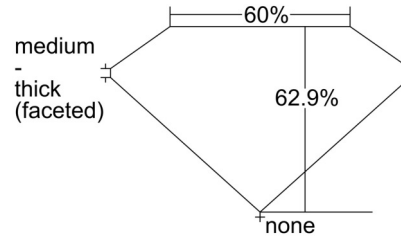

GIA NATURAL DIAMOND GRADING REPORT

August 14, 2024
GIA Report Number 5506179744
Shape and Cutting Style ..... Pear Brilliant
Measurements ..... 11.13 x 6.91 x 4.34 mm

GRADING RESULTS

Carat Weight ..... 2.00 carat
Color Grade ..... D
Clarity Grade VS2

ADDITIONAL GRADING INFORMATION

Polish ..... Excellent
Symmetry ..... Excellent
Fluorescence ..... None
Inscription(s): GIA 5506179744
Comments: Pinpoints are not shown.

PROPORTIONS

Profile not to actual proportions