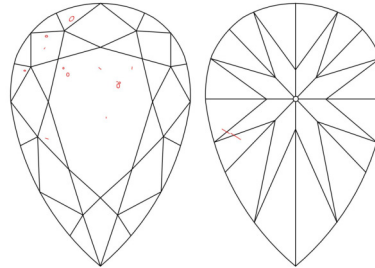

GIA NATURAL DIAMOND GRADING REPORT

August 14, 2024  
 GIA Report Number ..... 5506179744  
 Shape and Cutting Style ..... Pear Brilliant  
 Measurements ..... 11.13 x 6.91 x 4.34 mm

GRADING RESULTS

Carat Weight ..... 2.00 carat  
 Color Grade ..... D  
 Clarity Grade ..... VS2

ADDITIONAL GRADING INFORMATION

Polish ..... Excellent  
 Symmetry ..... Excellent  
 Fluorescence ..... None  
 Inscription(s): GIA 5506179744  
**Comments:** Pinpoints are not shown.

PROPORTIONS

Profile not to actual proportions

CLARITY CHARACTERISTICS

KEY TO SYMBOLS\*

- Crystal
- ~ Feather
- \\ Needle

\* Red symbols denote internal characteristics (inclusions). Green or black symbols denote external characteristics (blemishes). Diagram is an approximate representation of the diamond, and symbols shown indicate type, position, and approximate size of clarity characteristics. All clarity characteristics may not be shown. Details of finish are not shown.