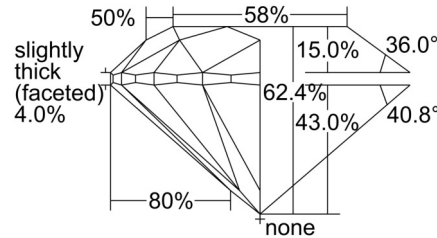

GIA NATURAL DIAMOND GRADING REPORT

August 19, 2024
GIA Report Number 5506186969
Shape and Cutting Style ..... Round Brilliant
Measurements ..... 6.48 - 6.52 x 4.05 mm

GRADING RESULTS

Carat Weight ..... 1.07 carat
Color Grade I
Clarity Grade VVS1
Cut Grade ..... Excellent

ADDITIONAL GRADING INFORMATION

Polish ..... Excellent
Symmetry ..... Excellent
Fluorescence ..... None
Inscription(s): GIA 5506186969

PROPORTIONS

Profile to actual proportions