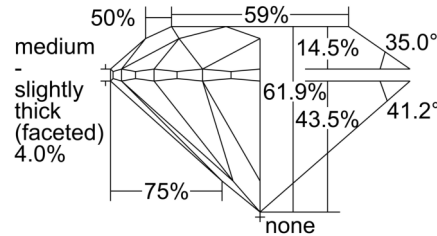

GIA NATURAL DIAMOND GRADING REPORT

August 20, 2024
 GIA Report Number 5506198622
 Shape and Cutting Style Round Brilliant
 Measurements 6.42 - 6.45 x 3.98 mm

GRADING RESULTS

Carat Weight 1.01 carat
 Color Grade L
 Clarity Grade VS2
 Cut Grade Excellent

Profile to actual proportions

CLARITY CHARACTERISTICS

KEY TO SYMBOLS*

-  Cloud
-  Feather

* Red symbols denote internal characteristics (inclusions). Green or black symbols denote external characteristics (blemishes). Diagram is an approximate representation of the diamond, and symbols shown indicate type, position, and approximate size of clarity characteristics. All clarity characteristics may not be shown. Details of finish are not shown.