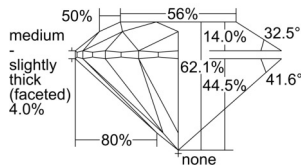

GIA®

FACSIMILE

GIA REPORT 5506211571

Verify this report at GIA.edu

GIA NATURAL DIAMOND DOSSIER®

August 19, 2024
GIA Report Number 5506211571
Shape and Cutting Style ..... Round Brilliant
Measurements ..... 5.55 - 5.59 x 3.46 mm

GRADING RESULTS

Carat Weight ..... 0.65 carat
Color Grade L
Clarity Grade VVS1
Cut Grade ..... Excellent

ADDITIONAL GRADING INFORMATION

Polish ..... Excellent
Symmetry ..... Excellent
Fluorescence ..... Strong Blue
Clarity Characteristics ..... Pinpoint, Indented Natural
Inspection(s): GIA 5506211571

PROPORTIONS

Profile to actual proportions

GRADING SCALES

GIA COLOR SCALE	GIA CLARITY SCALE	GIA CUT SCALE	
D	FLAWLESS	EXCELLENT	
E	INTERNALLY FLAWLESS		
F		VVS₁	VERY GOOD
G	VVS₂		
H	VS₁	GOOD	
I	VS₂		
J	SI₁	FAIR	
K	SI₂		
L	I₁	POOR	
M	I₂		
N	I₃		
O			
P			
Q			
R			
S			
T			
U			
V			
W			
X			
Y			
Z