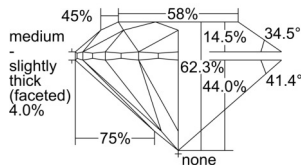

GIA®

FACSIMILE

GIA REPORT 5506214143

Verify this report at GIA.edu

GIA NATURAL DIAMOND DOSSIER®

August 19, 2024
GIA Report Number 5506214143
Shape and Cutting Style ..... Round Brilliant
Measurements ..... 4.56 - 4.58 x 2.85 mm

GRADING RESULTS

Carat Weight ..... 0.36 carat
Color Grade ..... E
Clarity Grade S11
Cut Grade ..... Excellent

ADDITIONAL GRADING INFORMATION

Polish ..... Excellent
Symmetry ..... Excellent
Fluorescence ..... Medium Blue
Clarity Characteristics ..... Crystal, Feather
Inscription(s): GIA 5506214143

PROPORTIONS

Profile to actual proportions

GRADING SCALES

GIA COLOR SCALE	GIA CLARITY SCALE	GIA CUT SCALE	
D	FLAWLESS	EXCELLENT	
E	INTERNALLY FLAWLESS		
F		VVS₁	VERY GOOD
G	VVS₂		
H	VS₁	GOOD	
I	VS₂		
J	S1₁	FAIR	
K	S1₂		
L	I₁	POOR	
M	I₂		
N	I₃		
O			
P			
Q			
R			
S			
T			
U			
V			
W			
X			
Y			
Z