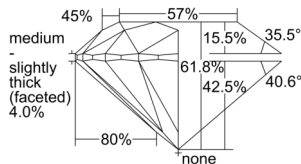

GIA®

FACSIMILE

GIA REPORT 5506214344

Verify this report at GIA.edu

GIA NATURAL DIAMOND DOSSIER®

August 20, 2024
GIA Report Number 5506214344
Shape and Cutting Style ..... Round Brilliant
Measurements ..... 5.09 - 5.12 x 3.16 mm

GRADING RESULTS

Carat Weight ..... 0.51 carat
Color Grade ..... J
Clarity Grade S11
Cut Grade ..... Excellent

ADDITIONAL GRADING INFORMATION

Polish ..... Excellent
Symmetry ..... Excellent
Fluorescence ..... None
Clarity Characteristics ..... Crystal
Inscription(s): GIA 5506214344

PROPORTIONS

Profile to actual proportions

GRADING SCALES

GIA COLOR SCALE	GIA CLARITY SCALE	GIA CUT SCALE	
D	FLAWLESS	EXCELLENT	
E	INTERNALLY FLAWLESS		
F		VVS₁	VERY GOOD
G	VVS₂		
H	VS₁	GOOD	
I	VS₂		
J	S1₁	FAIR	
K	S1₂		
L	I₁	POOR	
M	I₂		
N	I₃		
O			
P			
Q			
R			
S			
T			
U			
V			
W			
X			
Y			
Z