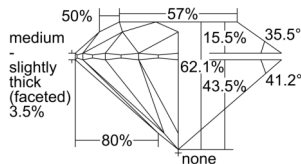

GIA®

FACSIMILE

GIA REPORT 5506215615

Verify this report at GIA.edu

GIA NATURAL DIAMOND DOSSIER®

August 19, 2024
GIA Report Number 5506215615
Shape and Cutting Style ..... Round Brilliant
Measurements ..... 5.18 - 5.21 x 3.23 mm

GRADING RESULTS

Carat Weight ..... 0.53 carat
Color Grade ..... G
Clarity Grade VS1
Cut Grade ..... Excellent

ADDITIONAL GRADING INFORMATION

Polish ..... Excellent
Symmetry ..... Excellent
Fluorescence ..... None
Clarity Characteristics ..... Cloud, Pinpoint
Inscription(s): GIA 5506215615

PROPORTIONS

Profile to actual proportions

GRADING SCALES

GIA COLOR SCALE	GIA CLARITY SCALE	GIA CUT SCALE	
D	FLAWLESS	EXCELLENT	
E	INTERNALLY FLAWLESS		
F		VVS₁	VERY GOOD
G	VVS₂		
H	VS₁	GOOD	
I	VS₂		
J	SI₁	FAIR	
K	SI₂		
L	I₁	POOR	
M	I₂		
N	I₃		
O			
P			
Q			
R			
S			
T			
U			
V			
W			
X			
Y			
Z