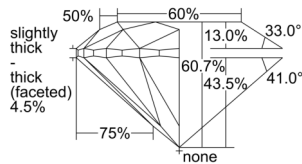

GIA®

FACSIMILE

GIA REPORT 5506223754

Verify this report at GIA.edu

GIA NATURAL DIAMOND DOSSIER®

August 22, 2024
GIA Report Number 5506223754
Shape and Cutting Style ..... Round Brilliant
Measurements ..... 4.29 - 4.31 x 2.61 mm

GRADING RESULTS

Carat Weight ..... 0.30 carat
Color Grade ..... H
Clarity Grade VVS2
Cut Grade ..... Very Good

ADDITIONAL GRADING INFORMATION

Polish ..... Excellent
Symmetry ..... Excellent
Fluorescence ..... None
Clarity Characteristics..... Indented Natural, Cloud, Pinpoint
Inscription(s): GIA 5506223754

PROPORTIONS

Profile to actual proportions

GRADING SCALES

GIA COLOR SCALE	GIA CLARITY SCALE	GIA CUT SCALE	
D	FLAWLESS	EXCELLENT	
E	INTERNALLY FLAWLESS		
F		VVS₁	VERY GOOD
G	VVS₂		
H	VS₁	GOOD	
I	VS₂		
J	SI₁	FAIR	
K	SI₂		
L	I₁	POOR	
M	I₂		
N	I₃		
O			
P			
Q			
R			
S			
T			
U			
V			
W			
X			
Y			
Z