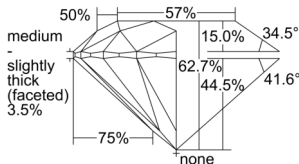

GIA®

FACSIMILE

GIA REPORT 5506228859

Verify this report at GIA.edu

GIA NATURAL DIAMOND DOSSIER®

August 20, 2024
GIA Report Number 5506228859
Shape and Cutting Style ..... Round Brilliant
Measurements ..... 4.77 - 4.81 x 3.00 mm

GRADING RESULTS

Carat Weight ..... 0.42 carat
Color Grade ..... G
Clarity Grade S11
Cut Grade ..... Excellent

ADDITIONAL GRADING INFORMATION

Polish ..... Excellent
Symmetry ..... Excellent
Fluorescence ..... None
Clarity Characteristics ..... Crystal
Inscription(s): GIA 5506228859

PROPORTIONS

Profile to actual proportions