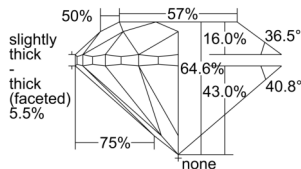

GIA®

FACSIMILE

GIA REPORT 5506233238

Verify this report at GIA.edu

GIA NATURAL DIAMOND DOSSIER®

August 21, 2024
GIA Report Number 5506233238
Shape and Cutting Style ..... Round Brilliant
Measurements ..... 4.62 - 4.67 x 3.00 mm

GRADING RESULTS

Carat Weight ..... 0.41 carat
Color Grade ..... G
Clarity Grade S11
Cut Grade ..... Very Good

ADDITIONAL GRADING INFORMATION

Polish ..... Very Good
Symmetry ..... Very Good
Fluorescence ..... None
Clarity Characteristics ..... Crystal, Cloud
Inscription(s): GIA 5506233238

PROPORTIONS

Profile to actual proportions