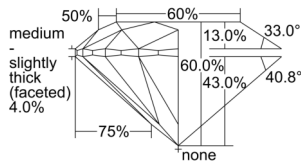

GIA®

FACSIMILE

GIA REPORT 5506236975

Verify this report at GIA.edu

GIA NATURAL DIAMOND DOSSIER®

August 21, 2024
GIA Report Number 5506236975
Shape and Cutting Style ..... Round Brilliant
Measurements ..... 5.12 - 5.14 x 3.08 mm

GRADING RESULTS

Carat Weight ..... 0.50 carat
Color Grade ..... F
Clarity Grade VVS1
Cut Grade ..... Excellent

ADDITIONAL GRADING INFORMATION

Polish ..... Excellent
Symmetry ..... Excellent
Fluorescence ..... None
Clarity Characteristics ..... Pinpoint, Feather
Inscription(s): GIA 5506236975

PROPORTIONS

Profile to actual proportions

GRADING SCALES

GIA COLOR SCALE	GIA CLARITY SCALE	GIA CUT SCALE	
D	FLAWLESS	EXCELLENT	
E	INTERNALLY FLAWLESS		
F		VVS₁	VERY GOOD
G	VVS₂		
H	VS₁	GOOD	
I	VS₂		
J	SI₁	FAIR	
K	SI₂		
L	I₁	POOR	
M			
N			
O	I₂		
P			
Q			
R	I₃		
S			
T			
U			
V			
W			
X			
Y			
Z