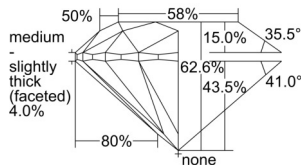

GIA®

FACSIMILE

GIA REPORT 5506237231

Verify this report at GIA.edu

GIA NATURAL DIAMOND DOSSIER®

August 21, 2024
GIA Report Number 5506237231
Shape and Cutting Style ..... Round Brilliant
Measurements ..... 5.89 - 5.91 x 3.69 mm

GRADING RESULTS

Carat Weight ..... 0.80 carat
Color Grade L
Clarity Grade S11
Cut Grade ..... Excellent

ADDITIONAL GRADING INFORMATION

Polish ..... Excellent
Symmetry ..... Excellent
Fluorescence ..... None
Clarity Characteristics ..... Feather
Inscription(s): GIA 5506237231

PROPORTIONS

Profile to actual proportions

GRADING SCALES

GIA COLOR SCALE

COLOREDNESS	D
	E
	F
	G
	H
	I
	J
NEAR COLORLESS	K
	L
Faint	M
	N
	O
	P
Very Light	Q
	R
	S
	T
	U
	V
Light	W
	X
	Y
	Z

GIA CLARITY SCALE

FLAWLESS	VERY VERY SLIGHTLY INCLUDED	VVS₁	
			VVS₂
INTERNALLY FLAWLESS	VERY SLIGHTLY INCLUDED	VS₁	
		VS₂	
SLIGHTLY INCLUDED	SLIGHTLY INCLUDED	SI₁	
		SI₂	
INCLUDED	INCLUDED	I₁	
		I₂	
		I₃	

GIA CUT SCALE

EXCELLENT	VERY GOOD	GOOD	FAIR	POOR