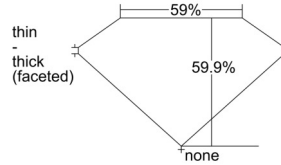

GIA®

FACSIMILE

GIA REPORT 5506245537

Verify this report at GIA.edu

GIA NATURAL DIAMOND DOSSIER®

August 22, 2024
GIA Report Number 5506245537
Shape and Cutting Style ..... Heart Brilliant
Measurements ..... 4.69 x 5.30 x 3.17 mm

GRADING RESULTS

Carat Weight ..... 0.46 carat
Color Grade ..... E
Clarity Grade ..... Internally Flawless

ADDITIONAL GRADING INFORMATION

Polish ..... Excellent
Symmetry ..... Excellent
Fluorescence ..... None
Clarity Characteristics ..... Minor Details of Polish
Inscription(s): GIA 5506245537

PROPORTIONS

Profile not to actual proportions

GRADING SCALES

GIA COLOR SCALE		GIA CLARITY SCALE	
COLORLESS	D	VERY VERY SLIGHTLY INCLUDED	FLAWLESS
	E		INTERNALLY FLAWLESS
	F		VVS₁
	G		VVS₂
	H		VS₁
	I		VS₂
	J		SI₁
	K		SI₂
	L		I₁
	M		I₂
NEAR COLORLESS	N	SLIGHTLY INCLUDED	I₃
	O		
	P		
	Q		
FAINT	R		
	S		
	T		
	U		
VERT LIGHT	V		
	W		
	X		
	Y		
LIGHT	Z