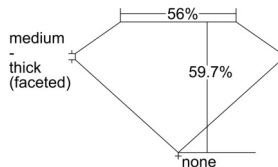

GIA®

FACSIMILE

GIA REPORT 5506248689

Verify this report at GIA.edu

GIA NATURAL DIAMOND DOSSIER®

August 23, 2024
GIA Report Number 5506248689
Shape and Cutting Style ..... Heart Brilliant
Measurements ..... 5.93 x 6.70 x 4.00 mm

GRADING RESULTS

Carat Weight ..... 0.90 carat
Color Grade ..... G
Clarity Grade VVS1

ADDITIONAL GRADING INFORMATION

Polish ..... Excellent
Symmetry ..... Excellent
Fluorescence ..... None
Clarity Characteristics ..... Pinpoint
Inscription(s): GIA 5506248689

PROPORTIONS

Profile not to actual proportions

GRADING SCALES

GIA COLOR SCALE		GIA CLARITY SCALE			
COLORLESS	D	VERY VERY SLIGHTLY INCLUDED	FLAWLESS		
	E		INTERNALLY FLAWLESS		
	F	VERY SLIGHTLY INCLUDED	VVS₁		
	G		VVS₂		
	H		VS₁		
	NEAR COLORLESS	I	SLIGHTLY INCLUDED	VS₂	
		J		SI₁	
		FAINT	K	INCLUDED	SI₂
			L		I₁
			M		I₂
VERT LIGHT	N	LIGHT	I₃		
	O				
	P				
	Q				
	R