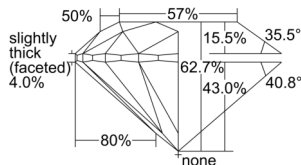

GIA®

FACSIMILE

GIA REPORT 5506253303

Verify this report at GIA.edu

GIA NATURAL DIAMOND DOSSIER®

August 23, 2024
GIA Report Number 5506253303
Shape and Cutting Style ..... Round Brilliant
Measurements ..... 4.68 - 4.71 x 2.94 mm

GRADING RESULTS

Carat Weight ..... 0.40 carat
Color Grade I
Clarity Grade S11
Cut Grade ..... Excellent

ADDITIONAL GRADING INFORMATION

Polish ..... Excellent
Symmetry ..... Excellent
Fluorescence ..... None
Clarity Characteristics ..... Crystal, Cloud
Inscription(s): GIA 5506253303

PROPORTIONS

Profile to actual proportions

GRADING SCALES

GIA COLOR SCALE	GIA CLARITY SCALE	GIA CUT SCALE	
D	FLAWLESS	EXCELLENT	
E	INTERNALLY FLAWLESS		
F		VVS₁	VERY GOOD
G	VVS₂		
H	VS₁	GOOD	
I	VS₂		
J	S1₁	FAIR	
K	S1₂		
L	I₁	POOR	
M	I₂		
N	I₃		
O			
P			
Q			
R			
S			
T			
U			
V			
W			
X			
Y			
Z