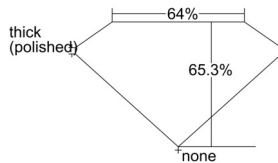

GIA®

FACSIMILE

GIA REPORT 5506254264

Verify this report at GIA.edu

GIA NATURAL DIAMOND DOSSIER®

August 22, 2024
GIA Report Number 5506254264
Shape and Cutting Style ..... Emerald Cut
Measurements ..... 6.15 x 4.32 x 2.82 mm

GRADING RESULTS

Carat Weight ..... 0.71 carat
Color Grade I
Clarity Grade SI1

ADDITIONAL GRADING INFORMATION

Polish ..... Excellent
Symmetry ..... Very Good
Fluorescence ..... Medium Blue
Clarity Characteristics ..... Cloud, Crystal
Inscription(s): GIA 5506254264

PROPORTIONS

Profile not to actual proportions

GRADING SCALES

GIA COLOR SCALE		GIA CLARITY SCALE			
COLORLESS	D	VERY VERY SLIGHTLY INCLUDED	FLAWLESS		
	E		INTERNALLY FLAWLESS		
	F	VERY SLIGHTLY INCLUDED	VVS₁		
	G		VVS₂		
	H		VS₁		
	NEAR COLORLESS	I	SLIGHTLY INCLUDED	VS₂	
		J		SI₁	
		FAINT	K	INCLUDED	SI₂
			L		I₁
	M		I₂		
VERT LIGHT	N		LIGHT	I₃	
	O				
	P				
	Q				
LIGHT	R				
	S				
	T				
	U				
	V				
	W				
	X				
	Y				
	Z