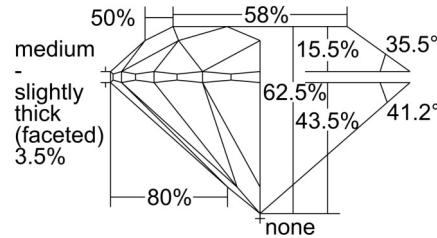

GIA REPORT
5506260132

Verify this report at GIA.edu

FACSIMILE

This is a digital representation of the original GIA Report. This representation might not be accepted in lieu of the original GIA Report in certain circumstances. The original GIA Report includes certain security features which are not reproducible on this facsimile.

GIA NATURAL DIAMOND GRADING REPORT

August 26, 2024
GIA Report Number 5506260132
Shape and Cutting Style ..... Round Brilliant
Measurements ..... 7.33 - 7.37 x 4.60 mm

GRADING RESULTS

Carat Weight ..... 1.53 carat
Color Grade ..... J
Clarity Grade SI1
Cut Grade ..... Excellent

ADDITIONAL GRADING INFORMATION

Polish ..... Excellent
Symmetry ..... Excellent
Fluorescence ..... None
Inscription(s): GIA 5506260132

Comments: Additional clouds are not shown. Pinpoints are not shown.

PROPORTIONS

Profile to actual proportions