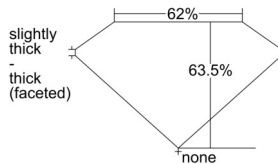

GIA®

FACSIMILE

GIA REPORT 5506263809

Verify this report at GIA.edu

GIA NATURAL DIAMOND DOSSIER®

August 28, 2024
GIA Report Number 5506263809
Shape and Cutting Style ..... Pear Brilliant
Measurements ..... 7.87 x 5.19 x 3.29 mm

GRADING RESULTS

Carat Weight ..... 0.81 carat
Color Grade ..... F
Clarity Grade VS1

ADDITIONAL GRADING INFORMATION

Polish ..... Excellent
Symmetry ..... Very Good
Fluorescence ..... None
Clarity Characteristics ..... Cloud, Pinpoint
Inscription(s): GIA 5506263809

PROPORTIONS

Profile not to actual proportions

GRADING SCALES

GIA COLOR SCALE		GIA CLARITY SCALE			
COLORLESS	D	VERY VERY SLIGHTLY INCLUDED	FLAWLESS		
	E		INTERNALLY FLAWLESS		
	F	VERY SLIGHTLY INCLUDED	VS₁		
	G		VS₂		
	H		VS₁		
	NEAR COLORLESS	I	SLIGHTLY INCLUDED	VS₂	
		J		SI₁	
		FAINT	K	INCLUDED	SI₂
			L		I₁
			M		I₂
VERT LIGHT	N	LIGHT	I₃		
	O				
	P				
	Q				
	R