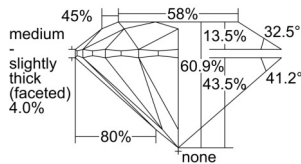

GIA®

FACSIMILE

GIA REPORT 5506265641

Verify this report at GIA.edu

GIA NATURAL DIAMOND DOSSIER®

August 28, 2024
GIA Report Number 5506265641
Shape and Cutting Style ..... Round Brilliant
Measurements ..... 4.66 - 4.69 x 2.85 mm

GRADING RESULTS

Carat Weight ..... 0.38 carat
Color Grade ..... G
Clarity Grade VVS2
Cut Grade ..... Excellent

ADDITIONAL GRADING INFORMATION

Polish ..... Excellent
Symmetry ..... Excellent
Fluorescence ..... None
Clarity Characteristics ..... Cloud, Pinpoint
Inscription(s): GIA 5506265641

PROPORTIONS

Profile to actual proportions

GRADING SCALES

GIA COLOR SCALE	GIA CLARITY SCALE	GIA CUT SCALE
COLOURLESS	FLAWLESS	EXCELLENT
D	INTERNALLY FLAWLESS	
E	VVS₁	VERY GOOD
F		
G	VVS₂	
H	VS₁	GOOD
I		
J	VS₂	
K	SI₁	FAIR
L		
M	SI₂	
N	I₁	POOR
O		
P	I₂	
Q	I₃	
R		
S		
T		
U		
V		
W		
X		
Y		
Z