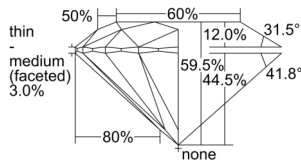

GIA®

FACSIMILE

GIA REPORT 5506266771

Verify this report at GIA.edu

GIA NATURAL DIAMOND DOSSIER®

August 23, 2024
GIA Report Number 5506266771
Shape and Cutting Style ..... Round Brilliant
Measurements ..... 5.31 - 5.34 x 3.17 mm

GRADING RESULTS

Carat Weight ..... 0.53 carat
Color Grade ..... G
Clarity Grade VS1
Cut Grade ..... Excellent

ADDITIONAL GRADING INFORMATION

Polish ..... Excellent
Symmetry ..... Excellent
Fluorescence ..... None
Clarity Characteristics ..... Crystal, Pinpoint
Inscription(s): GIA 5506266771

PROPORTIONS

Profile to actual proportions

GRADING SCALES

GIA COLOR SCALE	GIA CLARITY SCALE	GIA CUT SCALE	
D	FLAWLESS	EXCELLENT	
E	INTERNALLY FLAWLESS		
F		VVS₁	VERY GOOD
G	VVS₂		
H	VS₁	GOOD	
I	VS₂		
J	SI₁	FAIR	
K	SI₂		
L	I₁	POOR	
M	I₂		
N	I₃		
O			
P			
Q			
R			
S			
T			
U			
V			
W			
X			
Y			
Z