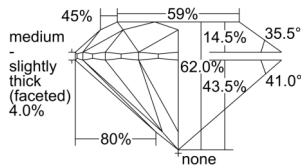

GIA®

FACSIMILE

GIA REPORT 5506267978

Verify this report at GIA.edu

GIA NATURAL DIAMOND DOSSIER®

August 30, 2024
GIA Report Number 5506267978
Shape and Cutting Style ..... Round Brilliant
Measurements ..... 5.16 - 5.17 x 3.20 mm

GRADING RESULTS

Carat Weight ..... 0.53 carat
Color Grade ..... J
Clarity Grade S11
Cut Grade ..... Excellent

ADDITIONAL GRADING INFORMATION

Polish ..... Excellent
Symmetry ..... Excellent
Fluorescence ..... None
Clarity Characteristics ..... Crystal
Inscription(s): GIA 5506267978

PROPORTIONS

Profile to actual proportions