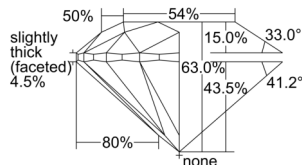

GIA®

FACSIMILE

GIA REPORT 5506273978

Verify this report at GIA.edu

GIA NATURAL DIAMOND DOSSIER®

August 27, 2024
GIA Report Number 5506273978
Shape and Cutting Style ..... Round Brilliant
Measurements ..... 6.11 - 6.16 x 3.87 mm

GRADING RESULTS

Carat Weight ..... 0.90 carat
Color Grade ..... G
Clarity Grade VS1
Cut Grade ..... Excellent

ADDITIONAL GRADING INFORMATION

Polish ..... Excellent
Symmetry ..... Excellent
Fluorescence ..... None
Clarity Characteristics ..... Feather
Inscription(s): GIA 5506273978

PROPORTIONS

Profile to actual proportions

GRADING SCALES

GIA COLOR SCALE	GIA CLARITY SCALE	GIA CUT SCALE	
D	FLAWLESS	EXCELLENT	
E	INTERNALLY FLAWLESS		
F		VVS₁	VERY GOOD
G	VVS₂		
H	VS₁	GOOD	
I	VS₂		
J	SI₁	FAIR	
K	SI₂		
L	I₁	POOR	
M			
N			
O	I₂		
P			
Q			
R	I₃		
S			
T			
U			
V			
W			
X			
Y			
Z