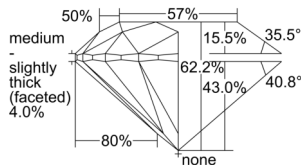

GIA®

FACSIMILE

GIA REPORT 5506277561

Verify this report at GIA.edu

GIA NATURAL DIAMOND DOSSIER®

August 26, 2024
GIA Report Number 5506277561
Shape and Cutting Style ..... Round Brilliant
Measurements ..... 4.29 - 4.31 x 2.68 mm

GRADING RESULTS

Carat Weight ..... 0.30 carat
Color Grade ..... E
Clarity Grade S11
Cut Grade ..... Excellent

ADDITIONAL GRADING INFORMATION

Polish ..... Excellent
Symmetry ..... Excellent
Fluorescence ..... None
Clarity Characteristics ..... Feather, Crystal
Inscription(s): GIA 5506277561

PROPORTIONS

Profile to actual proportions

GRADING SCALES

GIA COLOR SCALE	GIA CLARITY SCALE	GIA CUT SCALE	
D	FLAWLESS	EXCELLENT	
E	INTERNALLY FLAWLESS		
F		VVS₁	VERY GOOD
G	VVS₂		
H	VS₁	GOOD	
I	VS₂		
J	S1₁	FAIR	
K	S1₂		
L	I₁	POOR	
M	I₂		
N	I₃		
O			
P			
Q			
R			
S			
T			
U			
V			
W			
X			
Y			
Z