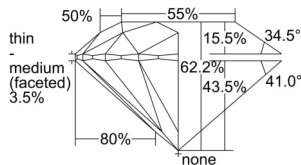

GIA®

FACSIMILE

GIA REPORT 5506279040

Verify this report at GIA.edu

GIA NATURAL DIAMOND DOSSIER®

August 28, 2024
GIA Report Number 5506279040
Shape and Cutting Style ..... Round Brilliant
Measurements ..... 4.74 - 4.76 x 2.96 mm

GRADING RESULTS

Carat Weight ..... 0.40 carat
Color Grade ..... F
Clarity Grade VS1
Cut Grade ..... Excellent

ADDITIONAL GRADING INFORMATION

Polish ..... Very Good
Symmetry ..... Excellent
Fluorescence ..... None
Clarity Characteristics ..... Feather, Cloud
Inscription(s): GIA 5506279040

PROPORTIONS

Profile to actual proportions

GRADING SCALES

GIA COLOR SCALE	GIA CLARITY SCALE	GIA CUT SCALE	
D	FLAWLESS	EXCELLENT	
E	INTERNALLY FLAWLESS		
F		VVS₁	VERY GOOD
G	VVS₂		
H	VS₁	GOOD	
I	VS₂		
J	SI₁	FAIR	
K	SI₂		
L	I₁	POOR	
M	I₂		
N	I₃		
O			
P			
Q			
R			
S			
T			
U			
V			
W			
X			
Y			
Z